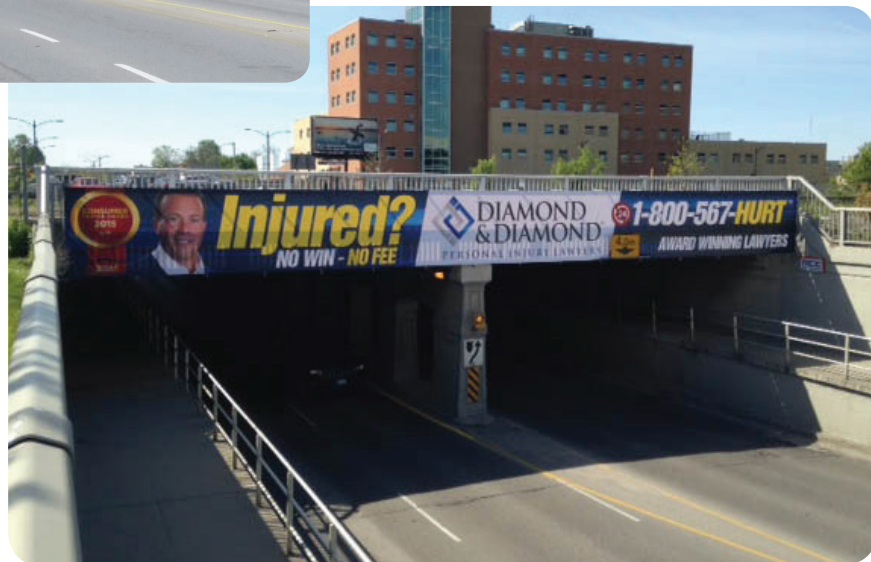

PRODUCT SPECIFICATION SHEET
01-BRIDGE SPECTACULAR

Product #: 01_LO_002_S

Location: Wellington Street - South of York Street

City: London, Ontario
Product Series: Bridge Spectacular
Directional: South Facing (City of London - North Facing)
Advertising Size: 6'H x 63'6"W = 380 sq.ft.
Lease Term: 8 weeks minimum
Circulation (Avg.Daily): 26,510

Availability: Contact your RCC Media Sales Rep

COMMENTS:

PARTIAL FULL BRIDGE COVERAGE AVAILABLE.

South Face

North Face