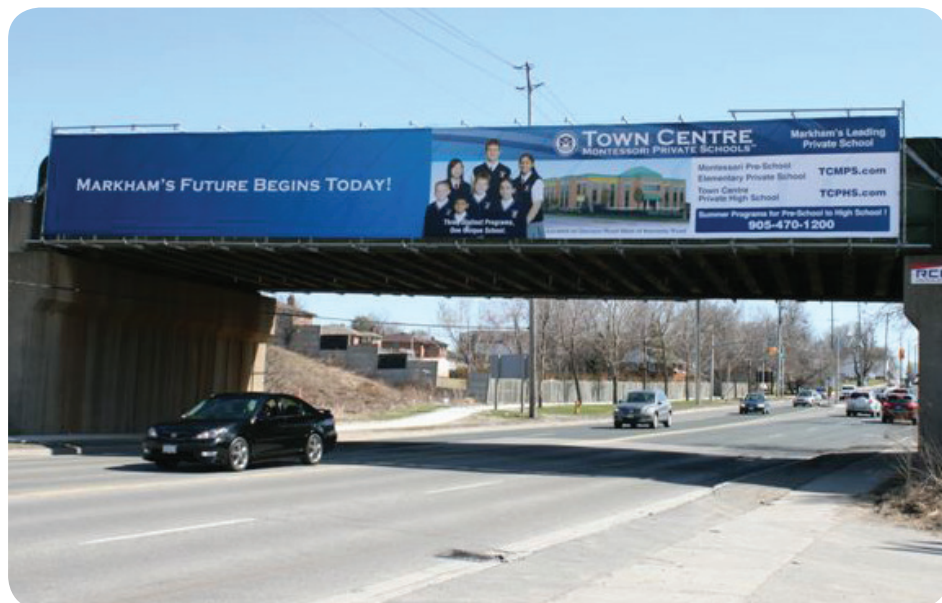

PRODUCT SPECIFICATION SHEET 01-BRIDGE SPECTACULAR

Product #: 01_MA_001_NS

Location: Kennedy Road, North of Hwy. 407

City: GTA - Markham
Product Series: Bridge Spectacular
Directional: North & South Facing
Advertising Size: 8'6" H x 67'10" W - Full Bridge Coverage
Lease Term: 8 weeks minimum
Daily Circulation: 20,950

Availability: Contact your RCC Media Sales Rep

COMMENTS:
FULL BRIDGE COVERAGE.

South Face

North Face