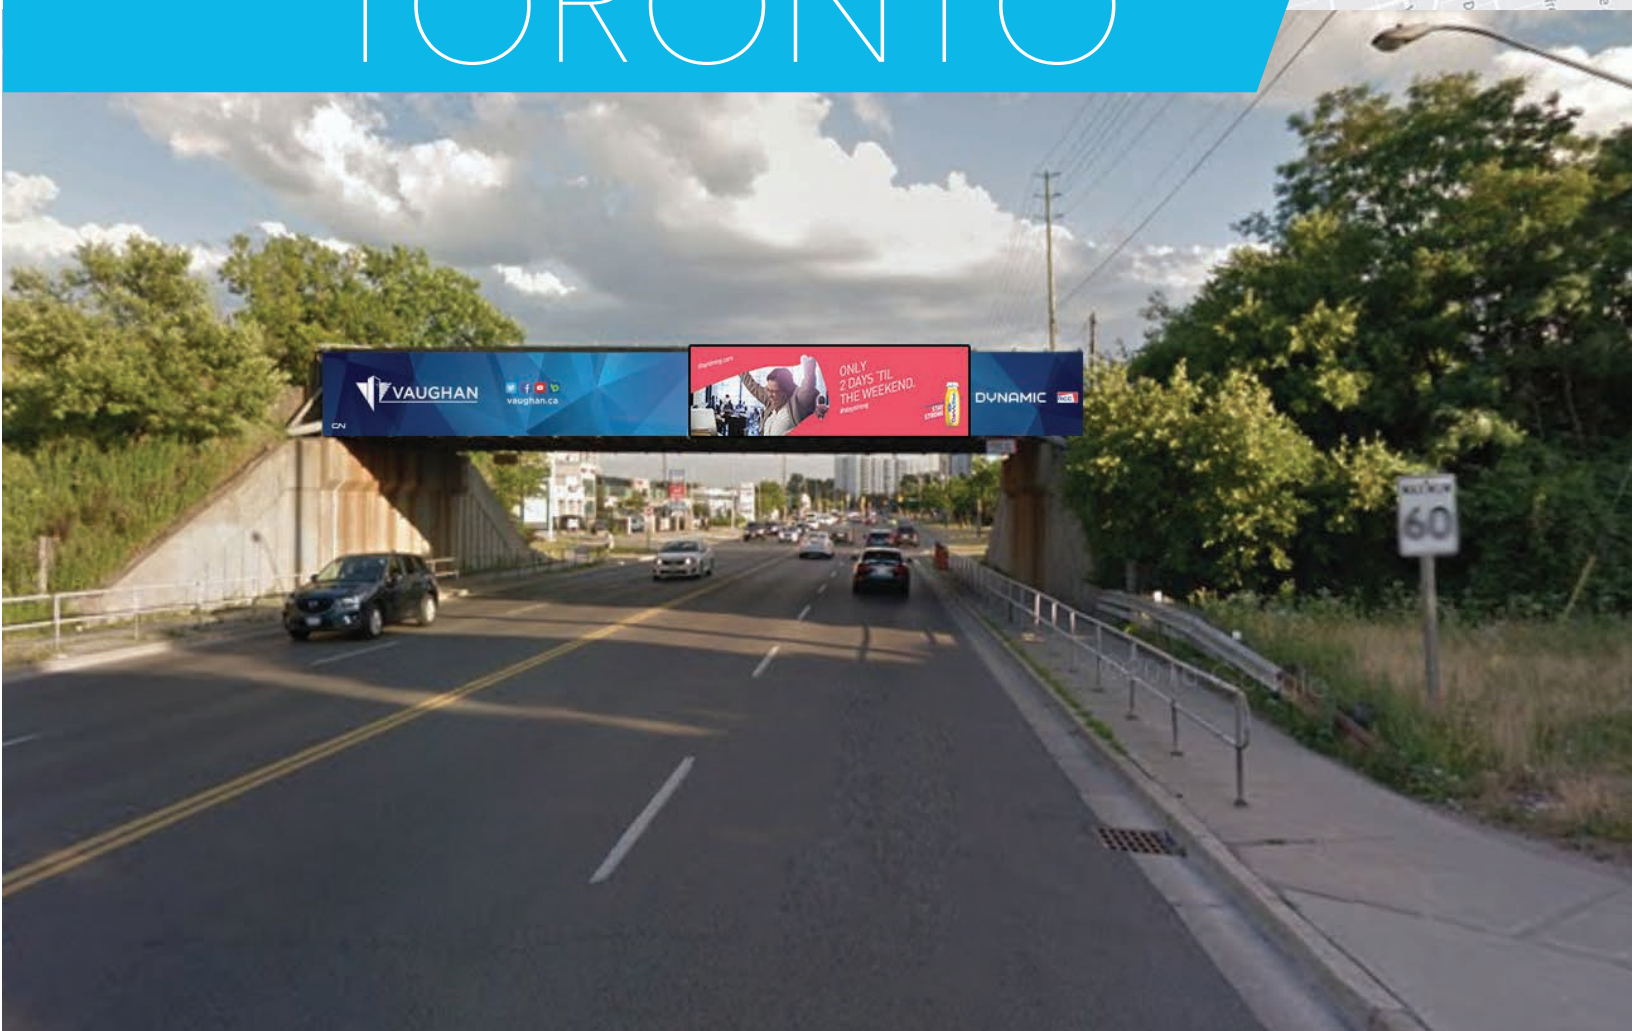

DDB112 TORONTO

DIMENSIONS:

8' x 28'

FACES:

South

KEY FEATURES:

- Incredible sight lines as this spectacular digital billboard is located on the bridge overpass as you enter the city of Vaughan.
- Facing south, reaching commuters heading north on Bathurst St. towards Hwy 407, Thornhill, Promenade Mall, Bayview Country Club etc.
- A major commuter route for those heading out of Toronto into high income neighbourhoods such as Thornhill.
- Many major big box retailers and restaurants, suburban plazas including physicians offices etc. nearby

ADDRESS:

Bathurst St., north of Steeles Ave., bridge overpass, facing South

(416) 650-6000
www.rccmedia.com

DDB 113 TORONTO

DIMENSIONS:

8' x 28'

FACES:

North

KEY FEATURES:

- Incredible sight lines as this spectacular digital billboard is located on the bridge overpass as you exit the city of Vaughan.
- Facing north, reaching commuters heading south on Bathurst into Toronto.
- A major commuter route for those heading out of Vaughan and other high income neighbourhoods such as Thornhill and into downtown Toronto.
- Many major bix box retailers and restaurants, suburban plazas including physicians offices etc. nearby

ADDRESS:

Bathurst St., north of Steeles Ave., bridge overpass, facing North

(416) 650-6000
www.rccmedia.com