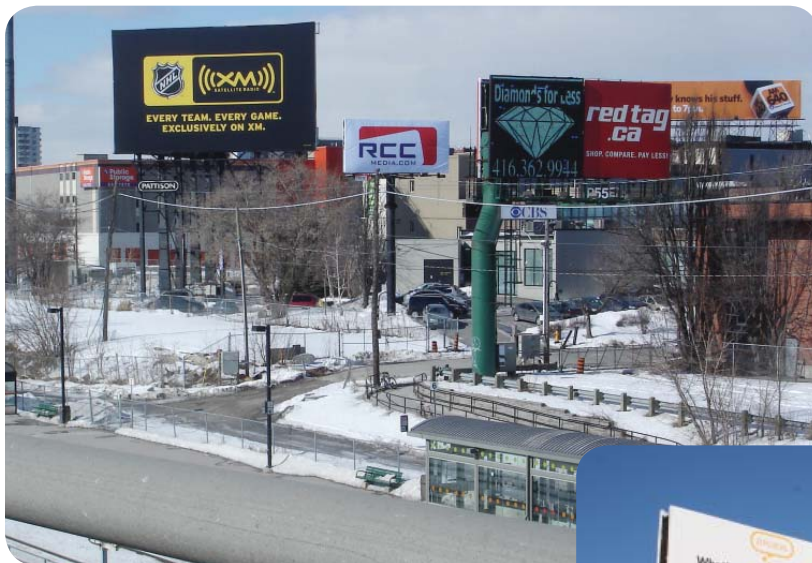

PRODUCT SPECIFICATION SHEET
04-SPECTACULARS
Gardiner Expressway

Product #: 04_Gardiner_002_EW

Location: **Gardiner Expressway @ Atlantic Avenue**
Double-Sided Gardiner Spectacular

City: Toronto
Product Series: Spectacular
Directional: East and West Facing
Overall Size: 12' H x 25' W - Double sided
Daily Circulation: 109,500
4 Week Rate Card: $5,000 - East Face
$5,000 - West Face
Availability: Contact your RCC Media Sales Rep

COMMENTS: This double-sided Gardiner Spectacular sits at the west end of the Gardiner Expressway offering both east and westbound faces.

East Facing