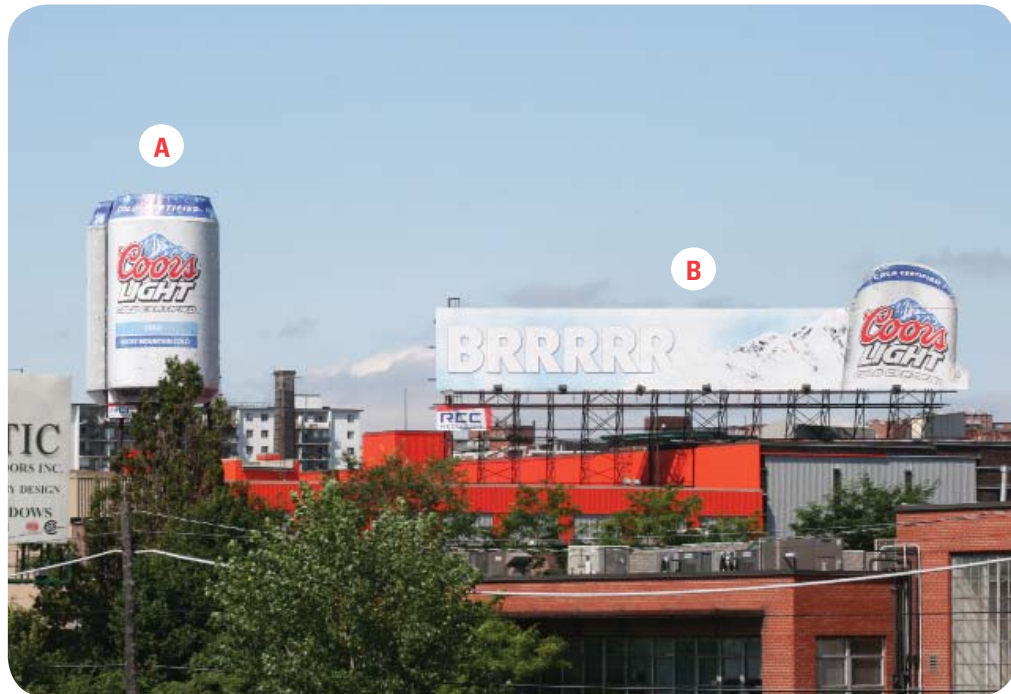

PRODUCT SPECIFICATION SHEET
04-SPECTACULARS
Gardiner Expressway

Product #: 04_Gardiner_004Tandem

Location: **Gardiner Expressway @ Jefferson Avenue**
Single & Double Sided Gardiner Spectacular - TANDEM

City: Toronto
Product Series: Spectacular
Directional: South Facing
Daily Circulation: 109,500
4 Week Rate Card: A. $30,000 B. $25,000

Overall Size: **A. 45' H x 25' W - only permitted 3D spectacular on the Gardiner Expressway**
Overall Size: **B. 16' H x 104' W - sits adjacent to 40' x 30' structure - great for tandem use**

COMMENTS: This single-sided Gardiner Spectacular sits at the west end of the Gardiner Expressway offering south east exposure. The only 3D permitted spectacular available. Utilizing 2 message boards in tandem allow for greater message and creative impact.

South East Facing