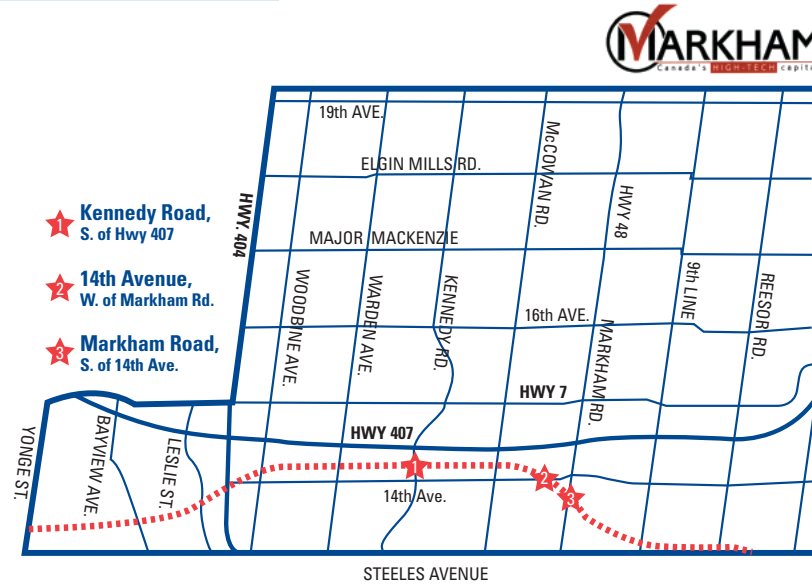

(North or South - East or West Facing)

See reverse for details.

- **Kennedy Road, s. of Highway 407**
- **14th Avenue, w. of Markham Road**
- **Markham Road, s. of 14th Avenue**

- Build Brand Awareness -
Drive Sales - Grow Your Business!

BRIDGE ADVERTISING

Banner Advertising in The Town Of Markham

Markets available: Vaughan, Brampton, Toronto, and more!
Contact an RCC Media rep for info!

Half or Full Bridge Options Available! Average Half Size = 8' x 40' = 320 sq.ft.

Larger than life size format!

9' x 38' Half Bridge - Approx. Size. Contact our head office for full details.

3 Great Locations!

North/South, East/West facing, your message is guaranteed to be seen! Completely perpendicular to vehicle traffic. Contact our head office for availability and booking details.

Markets available: Vaughan, Brampton, Toronto, and more!
Contact an RCC Media rep for info!

Kennedy Road, S. of Highway 407 _ Half or Full Bridge

14th Avenue, W. of Markham Road _ Half or Full Bridge

Markham Road, S. of 14th Avenue _ Half or Full Bridge