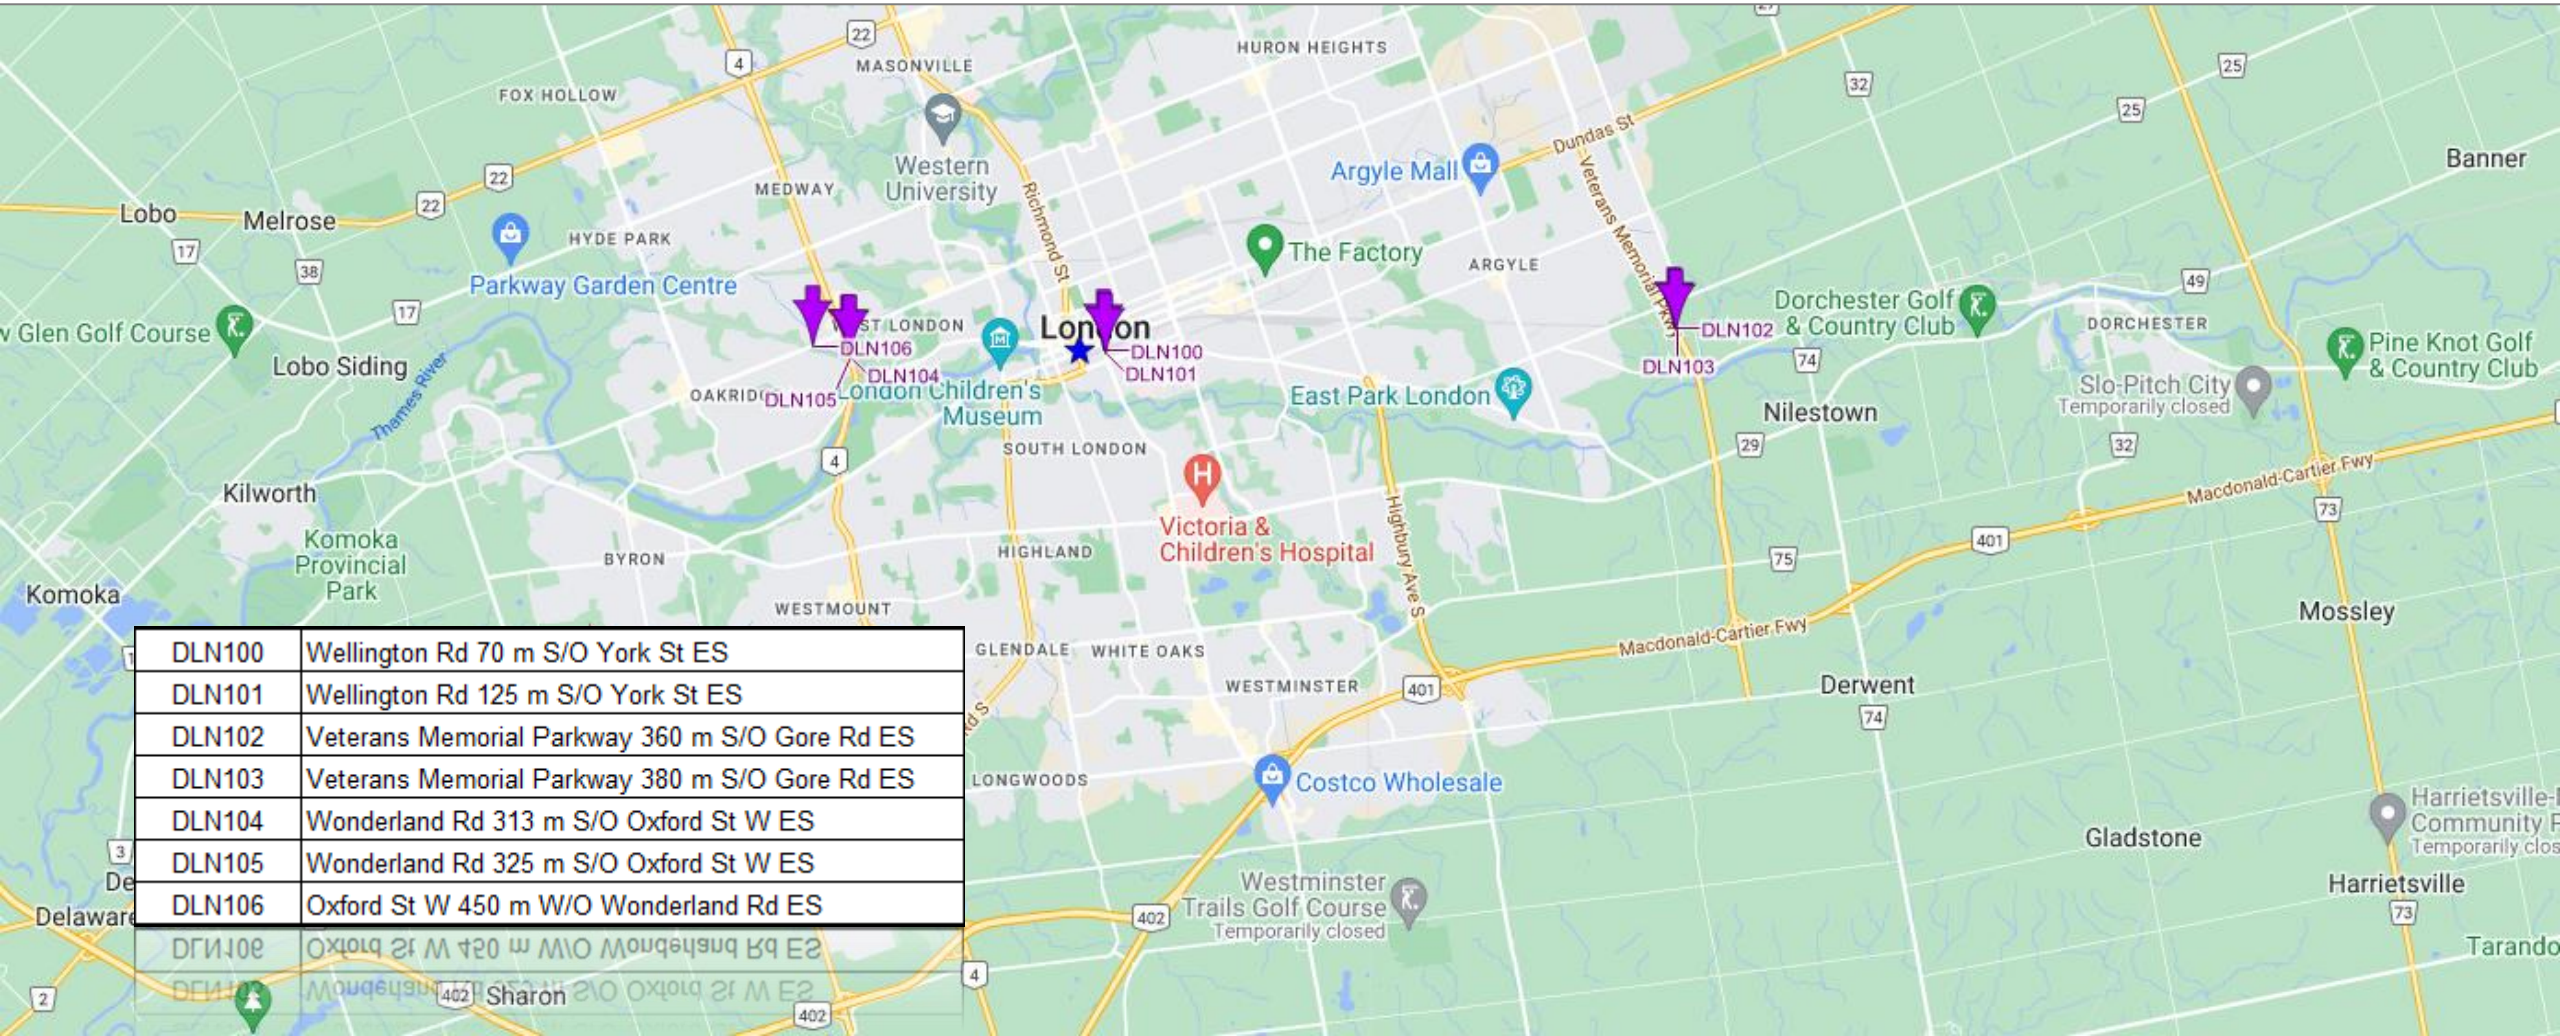

For Immediate Release

LONDON DIGITAL BILLBOARD LAUNCH

**Captivate your audience
with these brand-new signs!**

- **Look Up** – All locations are on bridge overpasses, directly in the line of sight.
- **Tight Resolution** – The screens are brand new and higher resolution than any other in market.
- **Distribution** – Prime, high circulation locations equally distributed throughout London.
- **Large Format** – These 8' X 28' screens are well-suited for the environment and landscape.

Shown inset is Veterans Memorial Parkway south of Gore Road.

COVERAGE

DLN100	Wellington Rd 70 m S/O York St ES
DLN101	Wellington Rd 125 m S/O York St ES
DLN102	Veterans Memorial Parkway 360 m S/O Gore Rd ES
DLN103	Veterans Memorial Parkway 380 m S/O Gore Rd ES
DLN104	Wonderland Rd 313 m S/O Oxford St W ES
DLN105	Wonderland Rd 325 m S/O Oxford St W ES
DLN106	Oxford St W 450 m W/O Wonderland Rd ES